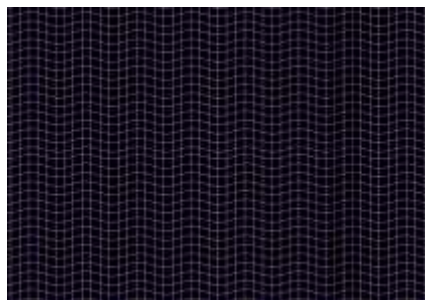

Danny Jarratt, *The New System: Omega*, 2020, digital print on 300gsm matte cardstock, 42 x 59.4cm (A2), Edition of 8.

$200