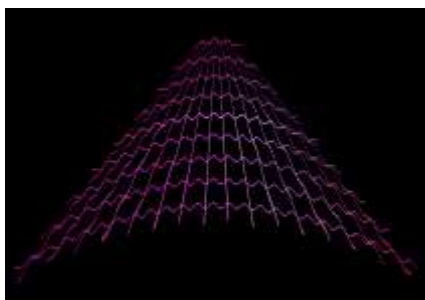

Danny Jarratt, *The New System: Charlie*, 2020, digital print on 300gsm matte cardstock, 42 x 59.4cm (A2), Edition of 8.

$200