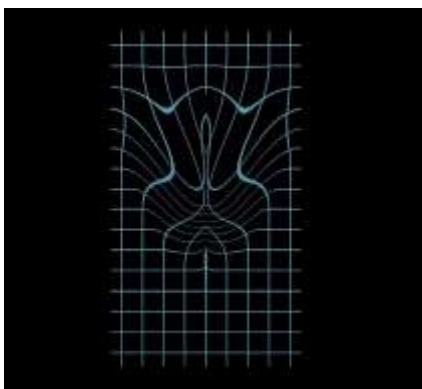

Danny Jarratt, *A New System*, 2020, digital animation (still), 5 min: 21 sec.

POA