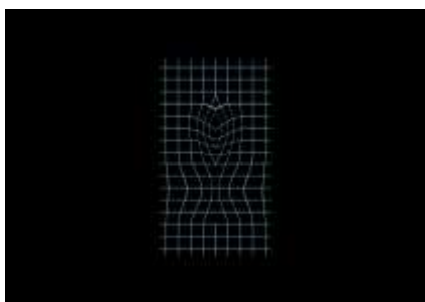

Danny Jarratt, *The New System: Virgo*, 2020, digital print on 300gsm matte cardstock, 42 x 59.4cm (A2), Edition of 8.

$200