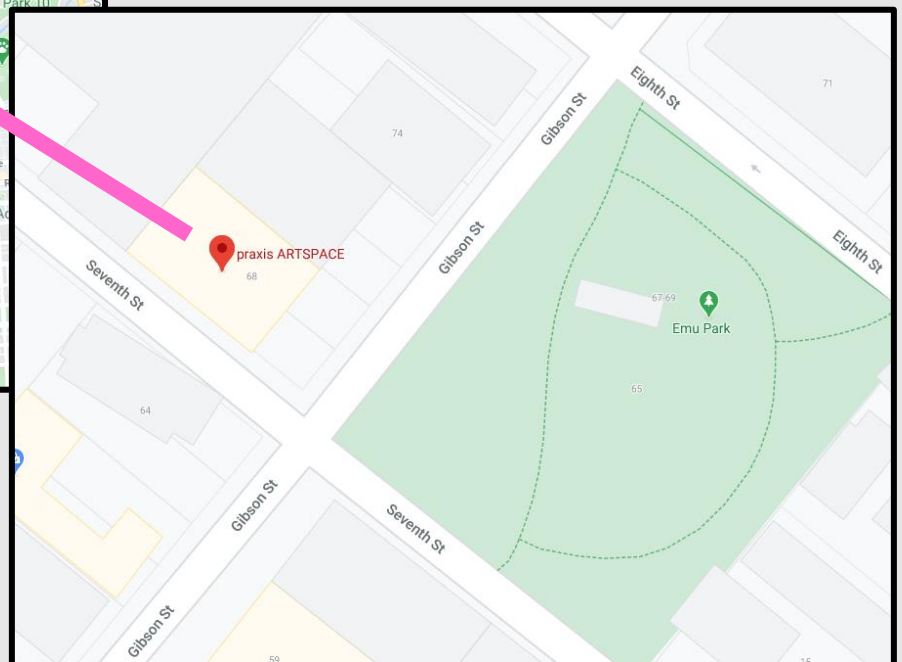

Plant4 is within walking distance (400m) and offers accessible facilities including cafes, eateries and outdoor play and rest spaces. Emu park can be found directly across from the gallery and is a great place for children to run around, play equipment can also be found close-by.