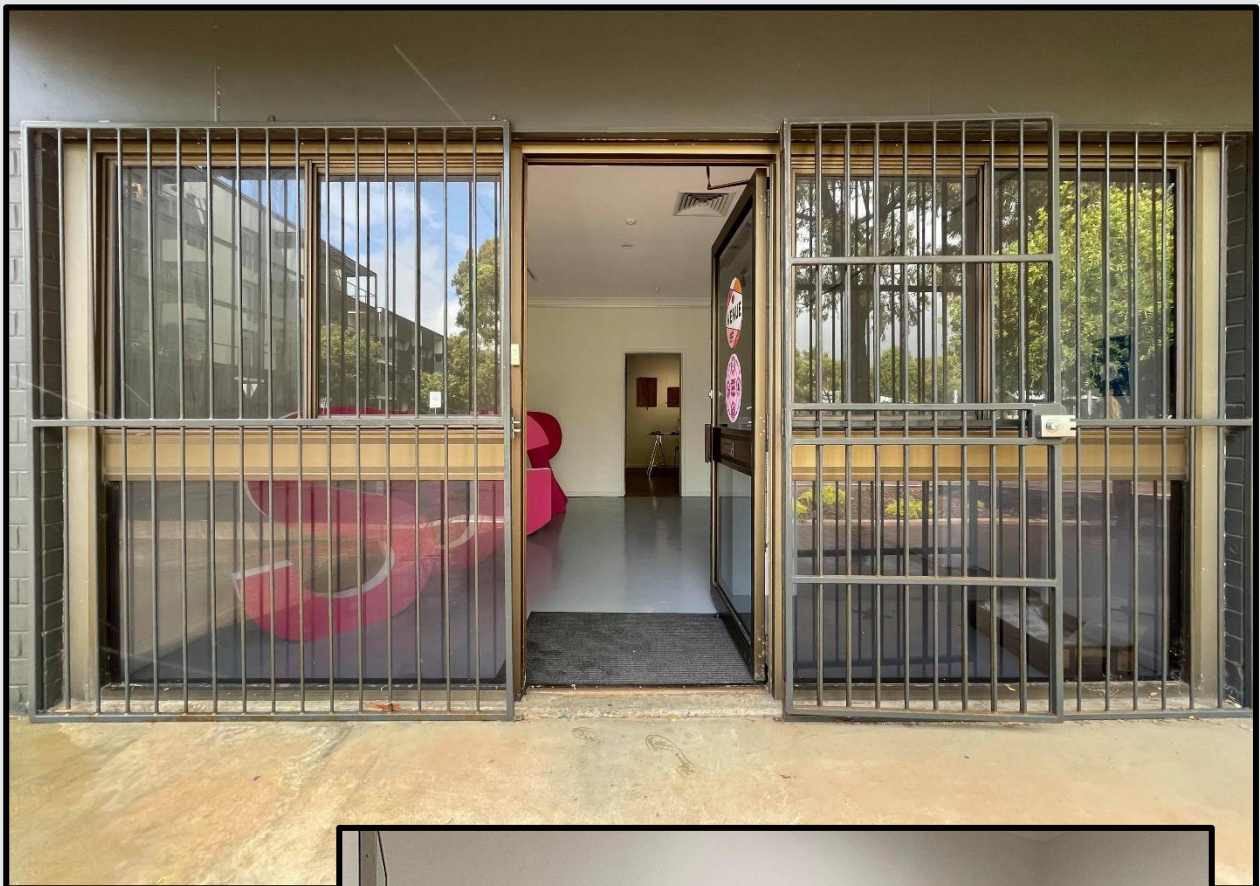

FACILITIES

Entrance/Exit: The gallery can be accessed from the front entrance located at 68 Gibson Street.

Bathroom Facilities: Praxis Artspace is equipped with two unisex bathrooms, and a separate unisex wheelchair accessible bathroom with sliding door, hand grabrails, and ambulant toilet.