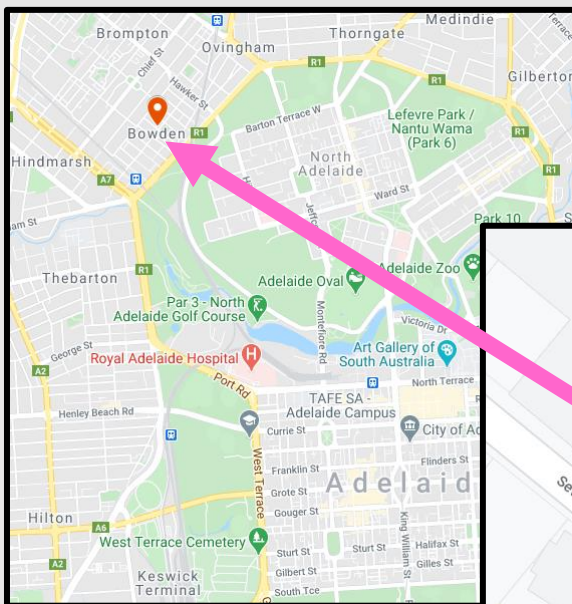

# GETTING TO THE GALLERY

**By car:** street parking is available in non-zoned and time limited zones, please take note and observe signs. Wheelchair users are welcome to park in the small park on site, corner of Gibson Street and Seventh Street, however it is not guaranteed to be available. Please contact the gallery to discuss your needs.

**By bicycle or motorbike:** the small onsite parking area would be suitable for bikes however it is not an allocated bike park. Dedicated bicycle racks can be found at Plant4.

**By train:** Use the Gibson, Bowden stop and walk North East 450m along Gibson Street

**By tram:** Use the Adelaide Entertainment Centre stop and walk North East 600m along Gibson Terrace Street

**By bus:** Use the Hawker Street South side stop and walk 400m, starting South then West along Gibson Street