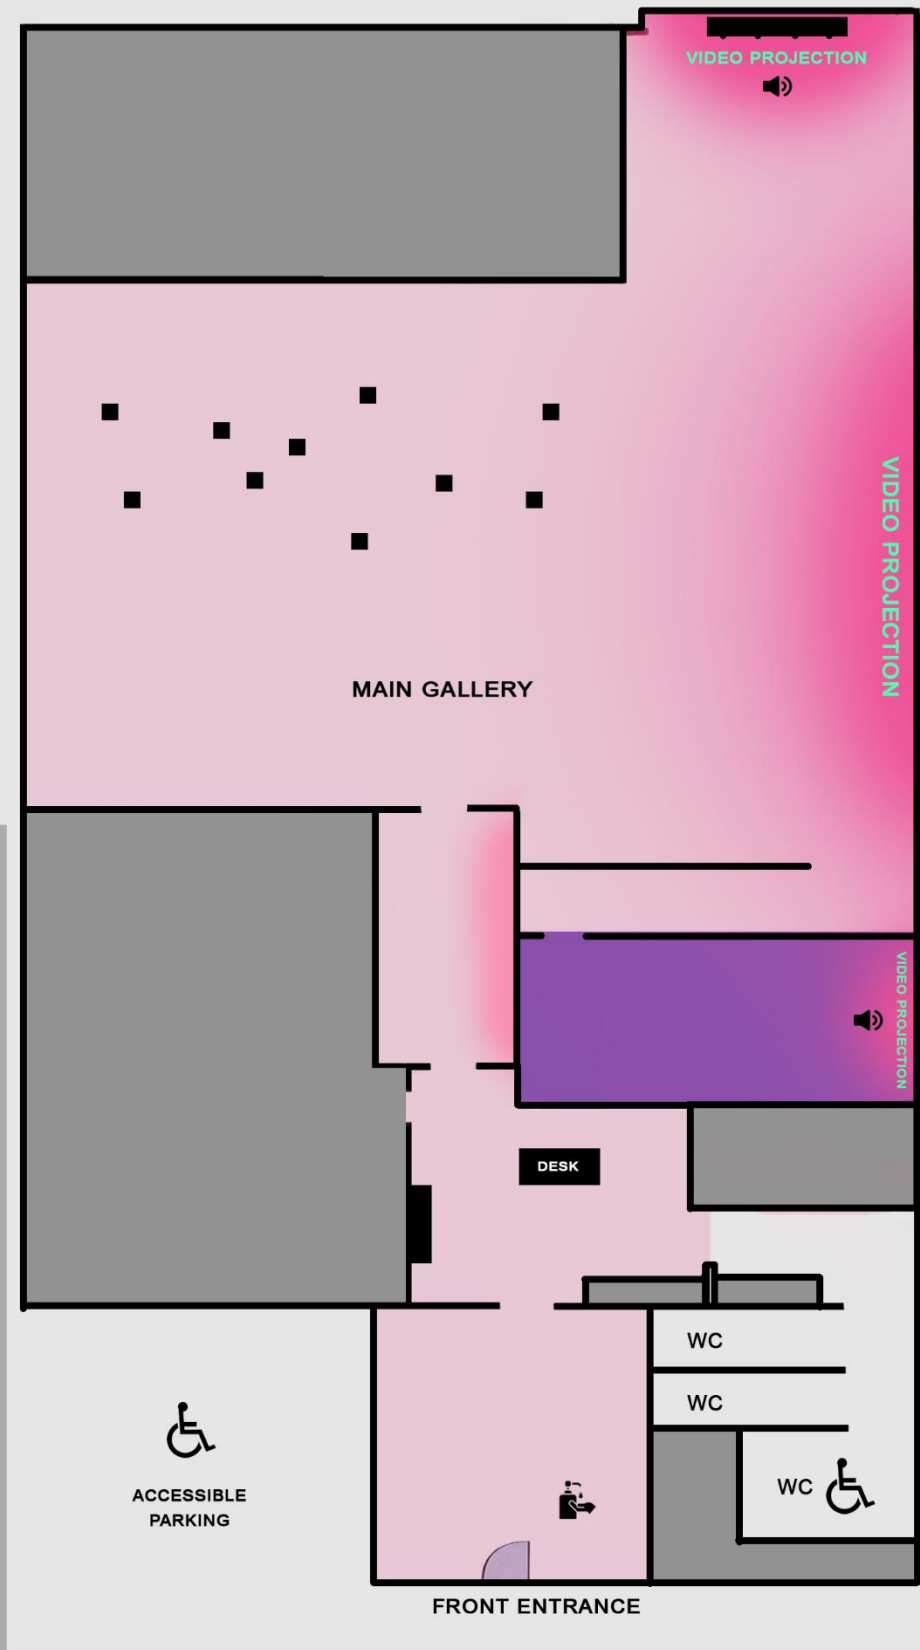

Praxis Artspace  
68-72 Gibson Street  
Bowden, 5007

Plant4 is within walking distance (400m) and offers accessible facilities including cafes, eateries and outdoor play and rest spaces. Emu park can be found directly across from the gallery and is a great place for children to run around, play equipment can also be found close-by.

# FACILITIES

**Entrance/Exit:** The gallery can be accessed from the front entrance located at 68 Gibson Street.

**Bathroom Facilities:** Praxis Artspace is equipped with two unisex bathrooms, and a separate unisex wheelchair accessible bathroom with sliding door, hand grabrails, and ambulant toilet.

# SENSORY MAP

**SENSORY KEY**

- LOW SENSORY - DIM LIGHTING, UN-MOVING FLOOR-BASED ARTWORK
- HIGH SENSORY - USE OF LIGHTS, PROJECTION, MOVING IMAGE
- VIDEO PROJECTIONS
- NO LIGHTING
- CLOSED AREAS
- AUDIO
- HAND SANITISING STATION
- ARTWORKS