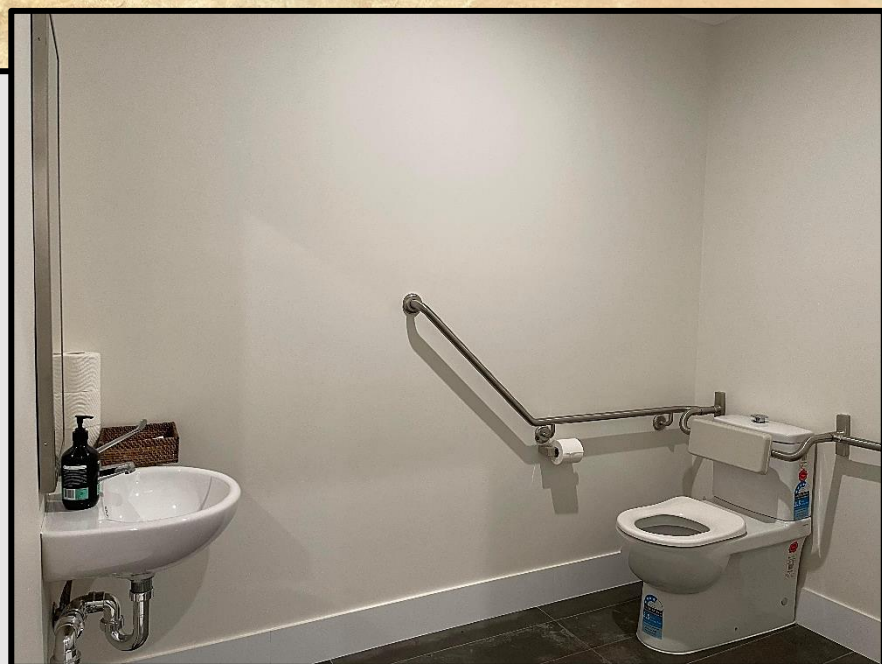

# FACILITIES

**Entrance/Exit:** The gallery can be accessed from the front entrance located at 68 Gibson Street.

**Bathroom Facilities:** Praxis Artspace is equipped with two unisex bathrooms, and a separate unisex wheelchair accessible bathroom with sliding door, hand grabrails, and ambulant toilet.