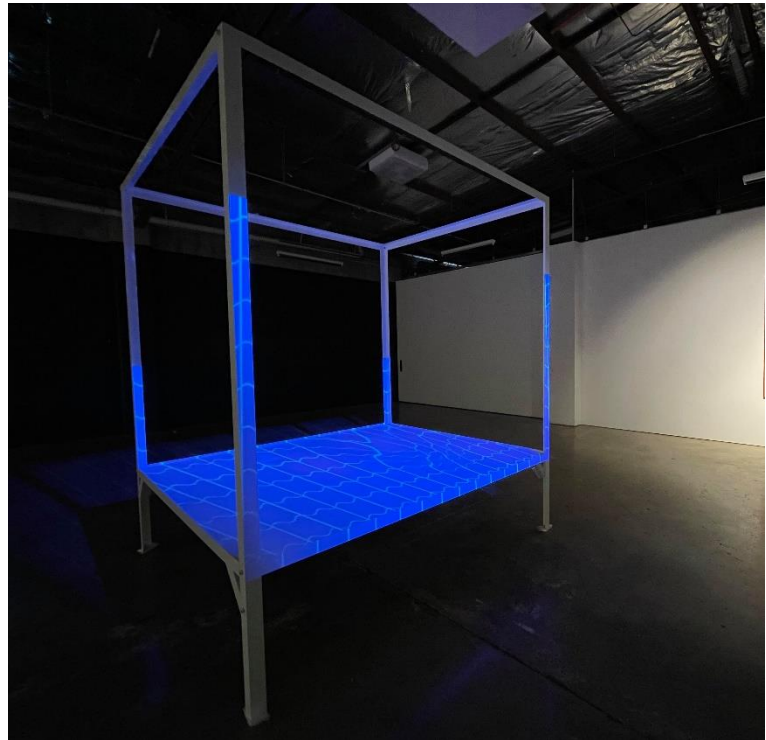

Danny Jarratt

BreakHaus
2020
Projected animation
Steel, wood, acrylic and
powder-coating

2 x 2 x 2m

$POA