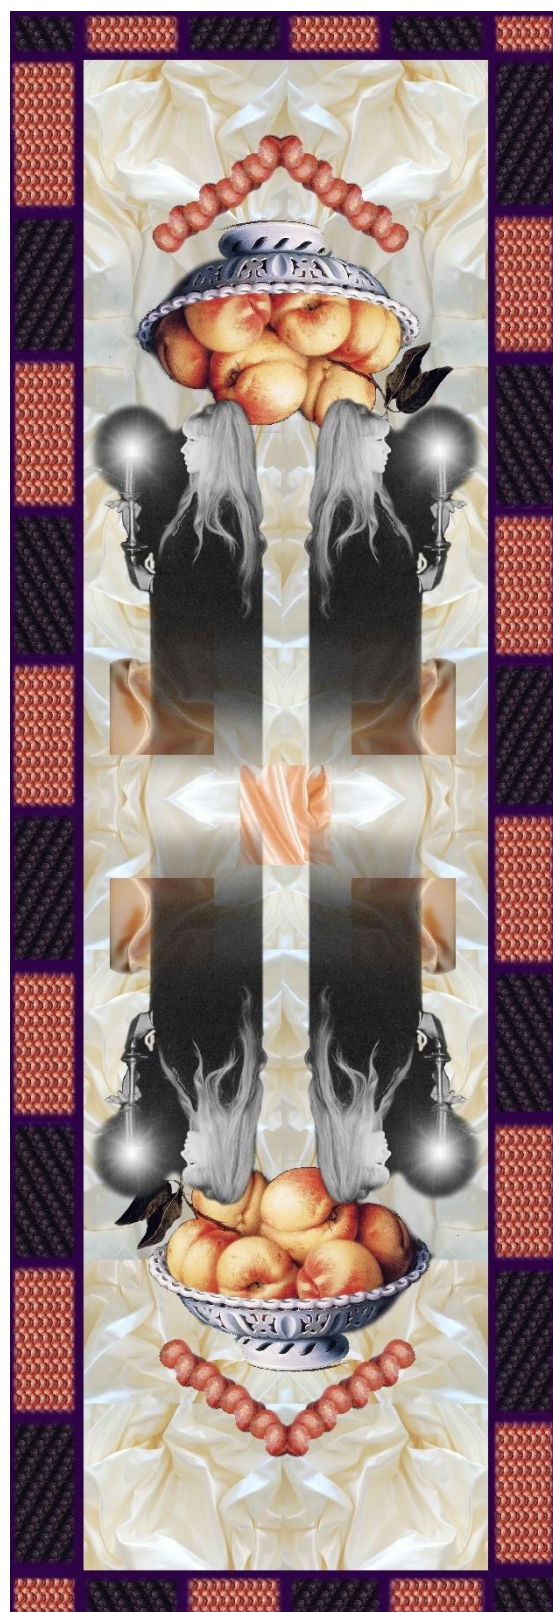

100 x 150cm,

edition of 13

\$2,500

Angelique Joy

I am outside in, inside out
2020

Fine Art print on Bauhaus
True Rag Etching
40 x 50 cm

\$1,000 framed

Ellen Sleeman-Taylor

Holding onto Gilt

2021

Print on silk

100 x 300 cm

\$1000

Ellen Sleeman-Taylor

The SIMPLE Life
2021
Print on silk
80 x 300 cm
\$1000

Henry Wolff