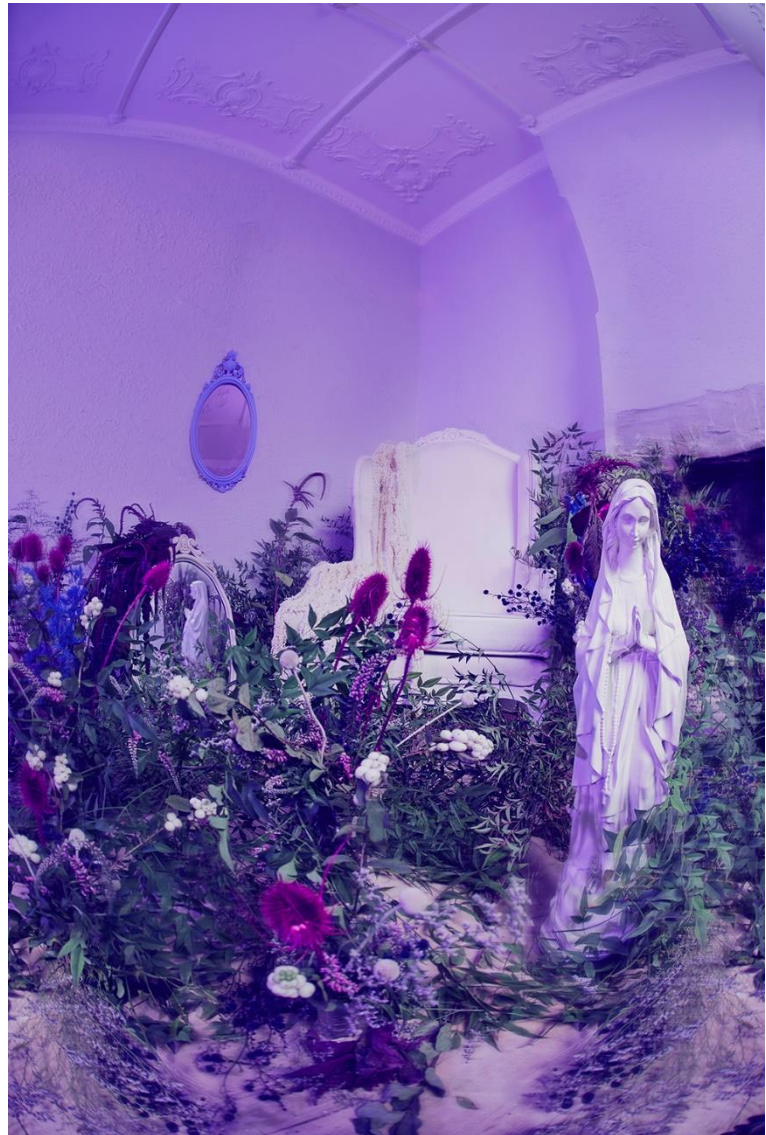

Angelique Joy

Mother
2020

Fine Art print on Bauhaus
True Rag Etching
50 x 75 cm

$1,600 mounted

Medium print | Fine Art print
on Bauhaus True Rag Etching
Open edition
30 x 45 cm

$350 unframed

Extra Large print | Fine Art print
on Bauhaus True Rag Etching
100 x 150cm,
edition of 13

$2,500