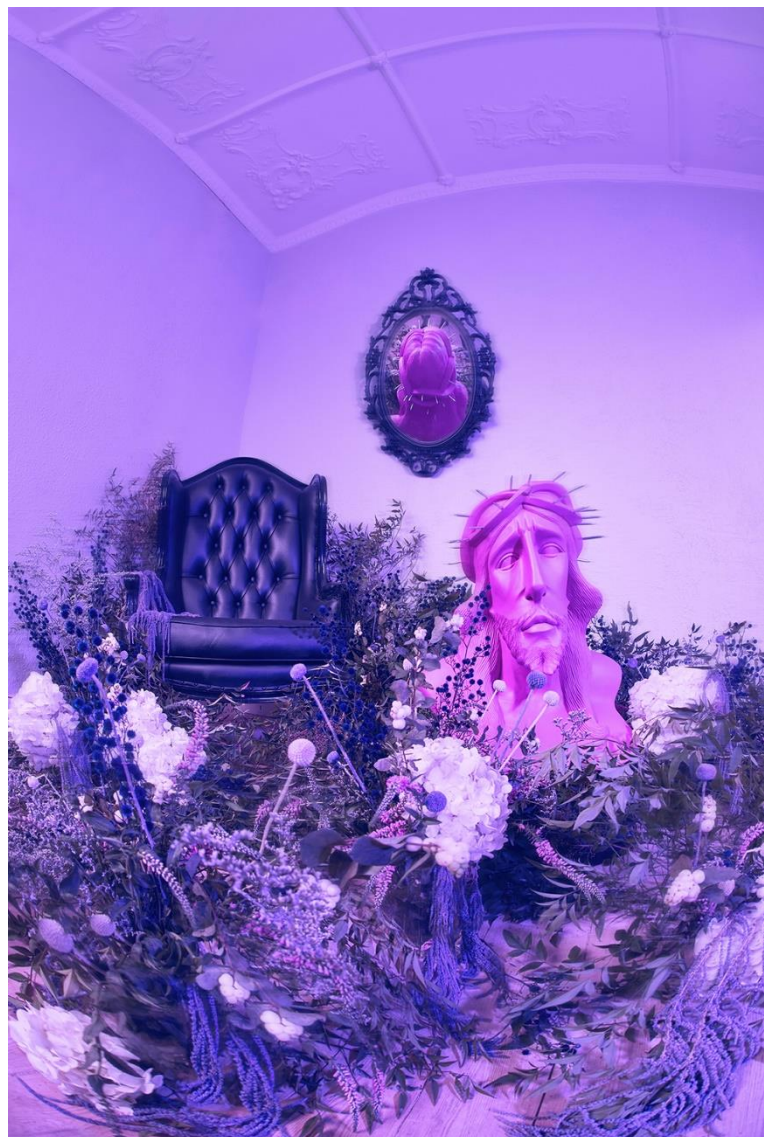

\$2,500 unframed

Angelique Joy

Oh Jesus

2020

Fine Art print on Bauhaus

True Rag Etching

50 x 75 cm

\$1,600 mounted

Medium print | Fine Art print
on Bauhaus True Rag Etching

Open edition

30 x 45 cm

\$350 unframed

Extra Large print | Fine Art print
on Bauhaus True Rag Etching

100 x 150cm,
edition of 13

\$2,500

Angelique Joy