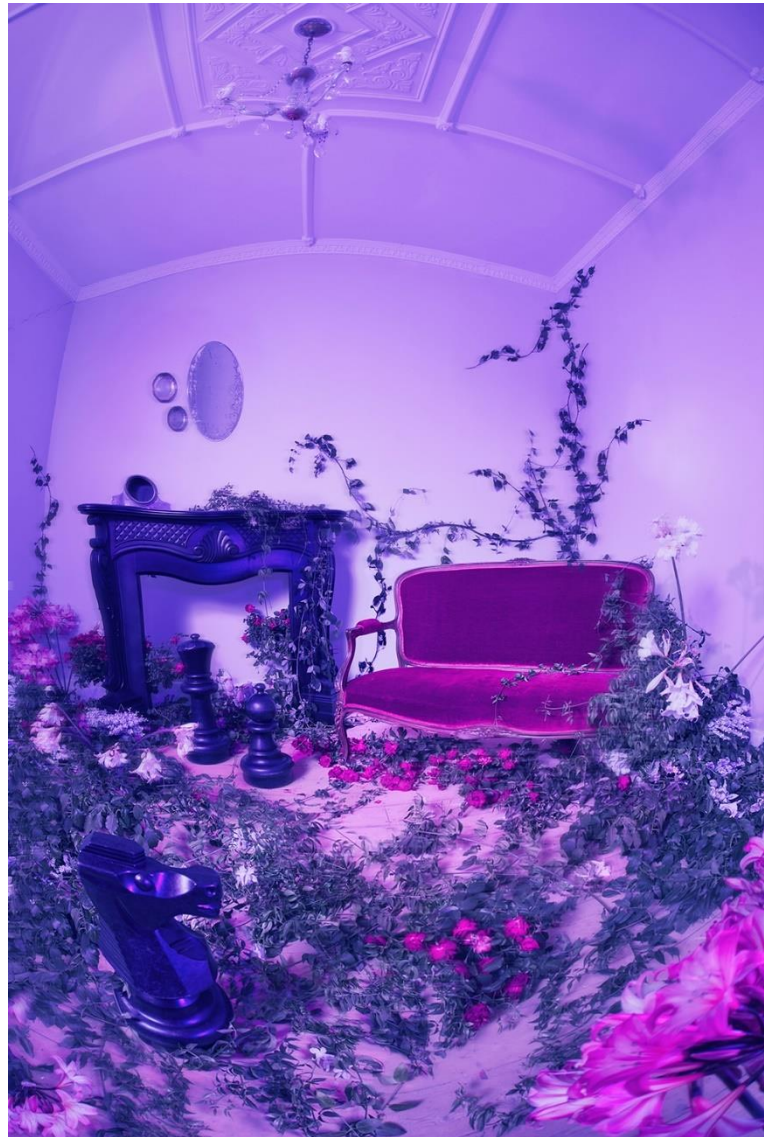

Angelique Joy

Play Me

2020

Fine Art print on Bauhaus

True Rag Etching, Block

mounted

73.3 x 110 cm

$2,000 mounted

Medium print | Fine Art print

on Bauhaus True Rag Etching

Open edition

30 x 45 cm

$350 unframed

Extra Large print | Fine Art print

on Bauhaus True Rag Etching

100 x 150cm,

edition of 13

$2,500