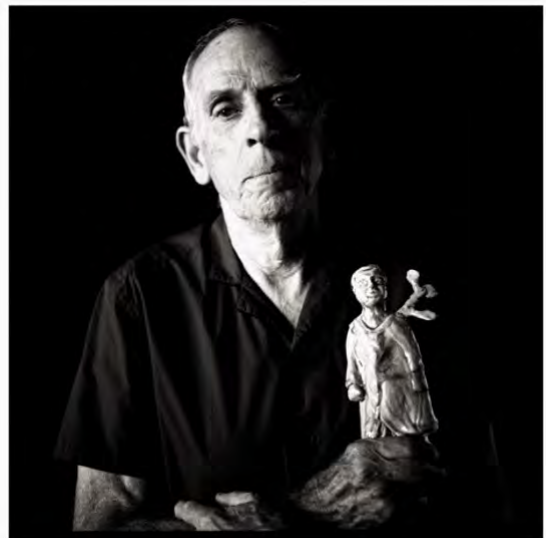

Tony Kearney
Nancy Downes, 2025
Archival giclée print on photo rag
55 x 55 cm
$900.00

Tony Kearney
Narelle Autio + Trent Parke [diptych], 2025
Archival giclée print on photo rag
55 x 106.60 cm
$1,800.00