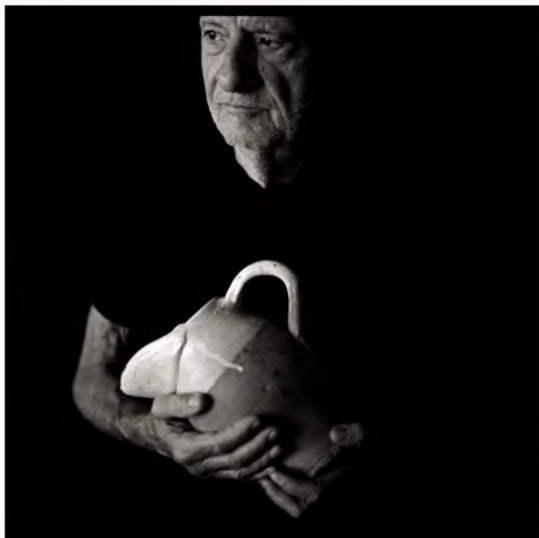

Tony Kearney

Aldo Iacobelli, 2025

Archival giclée print on photo rag

55 x 55 cm

$900.00