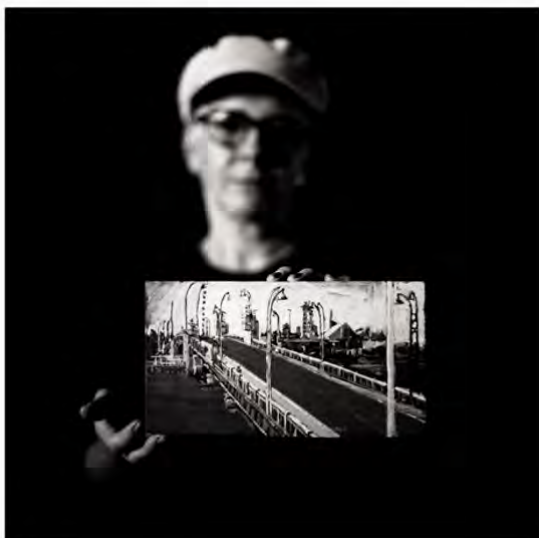

\$900.00

**Tony Kearney**

*Sue Lorraine + Catherine Truman [diptych], 2025*

Archival giclée print on photo rag

55 x 106.60 cm

\$1,800.00

**Tony Kearney**

*Susie Jenkins, 2025*

Archival giclée print on photo rag

55 x 55 cm

\$900.00

**Tony Kearney**

*Thom Buchanan, 2025*

Archival giclée print on photo rag

55 x 55 cm

\$900.00